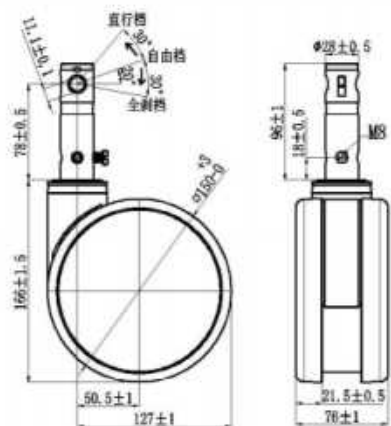

脚轮系列
CASTER SERIES

KY-JKP-033S

Size (INCH)	Wheel Diameter	Tread Width	Material	Load Height	Grip Ring Stem Diameter	Load (KG)
4	100	31	TPR	135	M11*30	150

KY-JKP-75B

Size (INCH)	Wheel Diameter	Tread Width	Material	Load Height	Grip Ring Stem Diameter	Load (KG)
5	75	22	TPR	115	Φ12*20	100

KY-JKP-033D4

Size (INCH)	Wheel Diameter	Tread Width	Material	Load Height	Grip Ring Stem Diameter	Load (KG)
4	100	66	ABS	123	M12*25	100

KY-JKP-033D5

Size (INCH)	Wheel Diameter	Tread Width	Material	Load Height	Grip Ring Stem Diameter	Load (KG)
5	125	75	TPR	125	Φ12*20	100

KY-JKP-031DNS5

Size (INCH)	Wheel Diameter	Tread Width	Material	Load Height	Grip Ring Stem Diameter	Load (KG)
6	150	76	PA6+TPU	166	Φ28*96	150

KY-JKP-032N8DN

Size (INCH)	Wheel Diameter	Tread Width	Material	Load Height	Grip Ring Stem Diameter	Load (KG)
8	200	35	TPR	235	Φ32*50	150