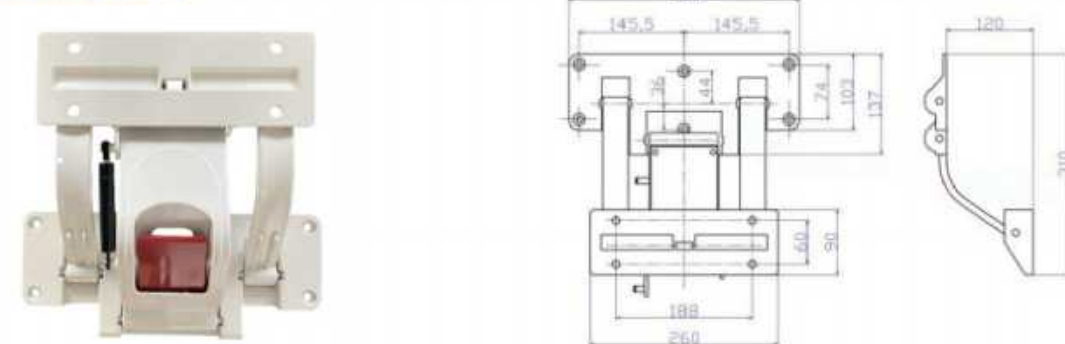

JKH-010B6

- Dimension: 1465*430mm
- Maximum Load: 50KG
- Color:  

护栏支架 Mechanism for side rails

KY-JKH914ZJ

护栏支架 Mechanism for side rails

KY-ZCHL-PJ017

护栏支架 Mechanism for side rails

KY-JKP-033S