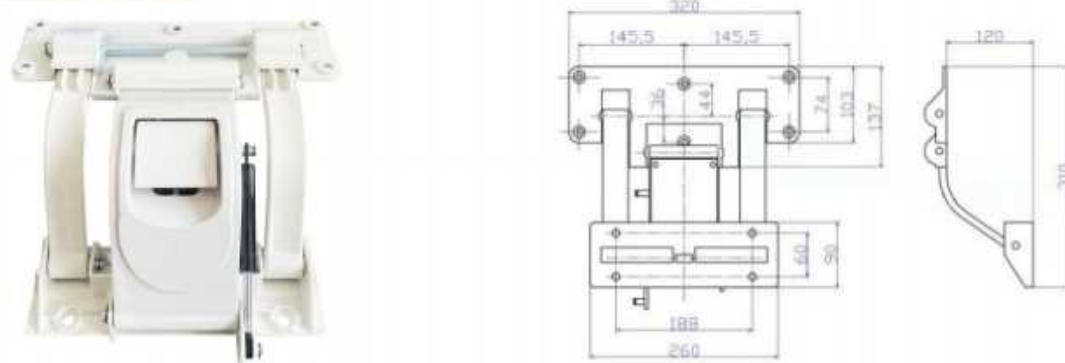

JKH-010B6

- Dimension: 1465*430mm
- Maximum Load: 50KG
- Color:  

护栏支架 Mechanism for side rails

KY-JKH914ZJ

护栏支架 Mechanism for side rails

KY-ZCHL-PJ017

护栏支架 Mechanism for side rails

KY-JKP-033S