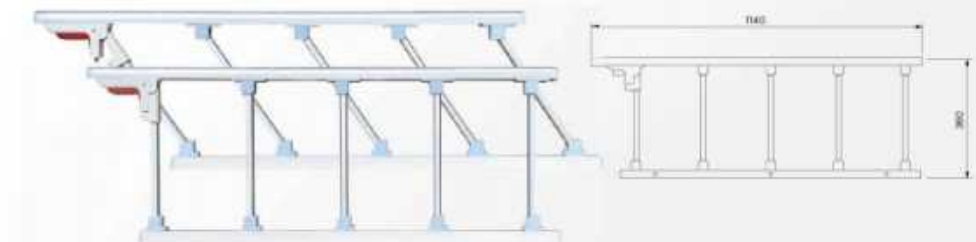

KY-JKH-1104

- Dimension: 1140*350mm
- Color: ● ● ●
- Maximum Load: 50KGS

五档铝合金护栏 5 Poles Aluminum Alloy Side Rails

KY-JKH-1105

- Dimension: 1140*360mm
- Color: ● ● ●
- Maximum Load: 50KGS

六档铝合金护栏 6 Poles Aluminum Alloy Side Rails