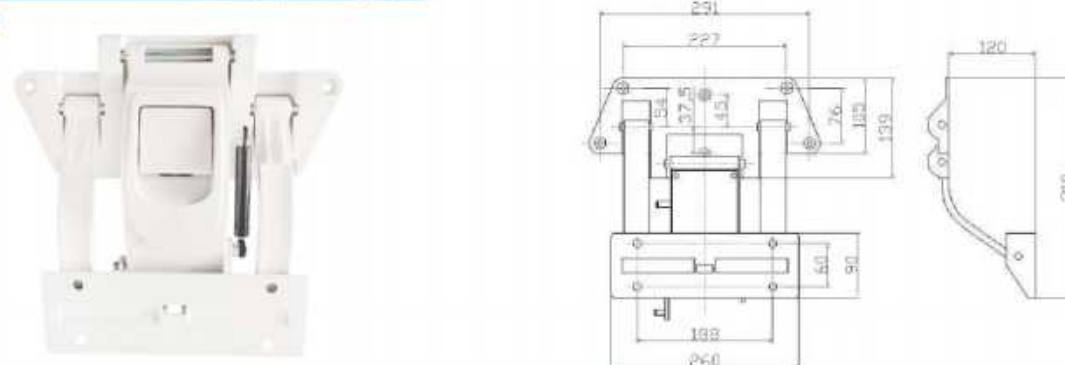

护栏支架 (梯形) Mechanism for side rails (trapezoid type)

JKH-021BPS-FR