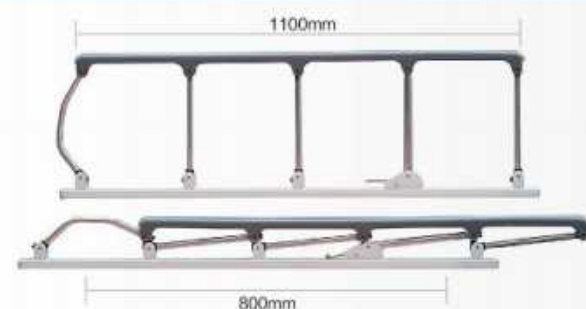

● KY-JKH-024TWS

- Dimension: 1376*355mm
- Color: ●
- Maximum Load: 50KGS

五档尼龙不锈钢折叠护栏 5 pole nylon and stainless steel folding side rails

● KY-JKH-0912B

- Dimension: 1100*345mm
- Color: ●
- Maximum Load: 50KGS