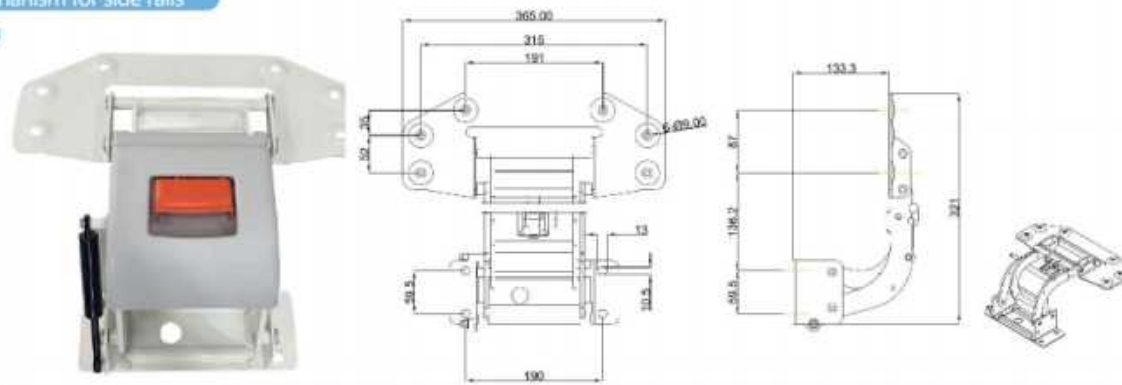

护栏支架 Mechanism for side rails

KY-JKH914ZJ