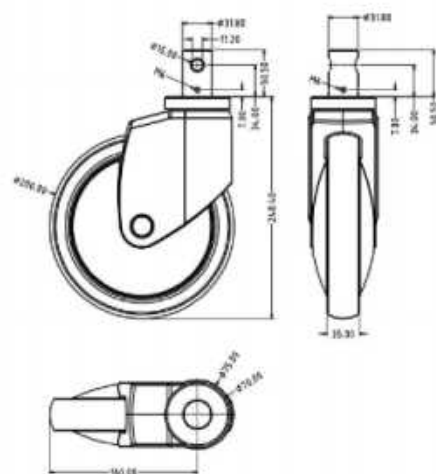

脚轮系列
CASTER SERIES

KY-JKP-033S

Size (INCH)	Wheel Diameter	Tread Width	Material	Load Height	Grip Ring Stem Diameter	Load (KG)
4	100	31	TPR	135	M11*30	150

KY-JKP-75B

Size (INCH)	Wheel Diameter	Tread Width	Material	Load Height	Grip Ring Stem Diameter	Load (KG)
5	75	22	TPR	115	Φ12*20	100

KY-JKP-033D4

Size (INCH)	Wheel Diameter	Tread Width	Material	Load Height	Grip Ring Stem Diameter	Load (KG)
4	100	66	ABS	123	M12*25	100

KY-JKP-033D5

Size (INCH)	Wheel Diameter	Tread Width	Material	Load Height	Grip Ring Stem Diameter	Load (KG)
5	125	75	TPR	125	Φ12*20	100

KY-JKP-031DNS5

Size (INCH)	Wheel Diameter	Tread Width	Material	Load Height	Grip Ring Stem Diameter	Load (KG)
6	150	76	PA6+TPU	166	Φ28*96	150

KY-JKP-032N8DN

Size (INCH)	Wheel Diameter	Tread Width	Material	Load Height	Grip Ring Stem Diameter	Load (KG)
8	200	35	TPR	235	Φ32*50	150

KY-JKP-032N8D

Size (INCH)	Wheel Diameter	Tread Width	Material	Load Height	Grip Ring Stem Diameter	Load (KG)
8	200	35	TPR	240	Φ32*50.5	150

脚踏 Sid Brake Parts
KY-JKP-031EC

中控刹车系统 Central control brake system
KY-JKP-031E