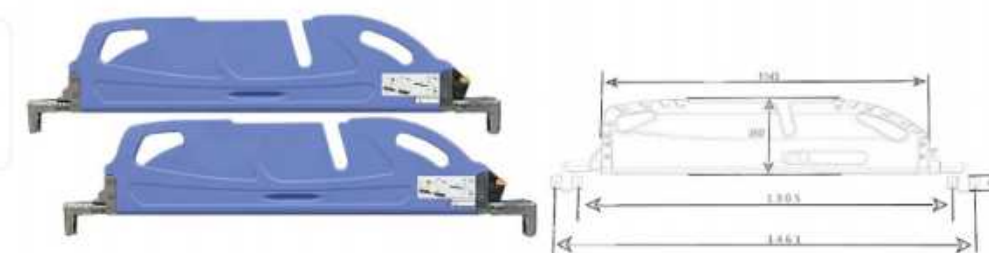

转运车护栏 PP Transfer Trolley Side Rails

JKH-075AL05

- Dimension: 720*305mm
- Color:
- Maximum Load: 60KG