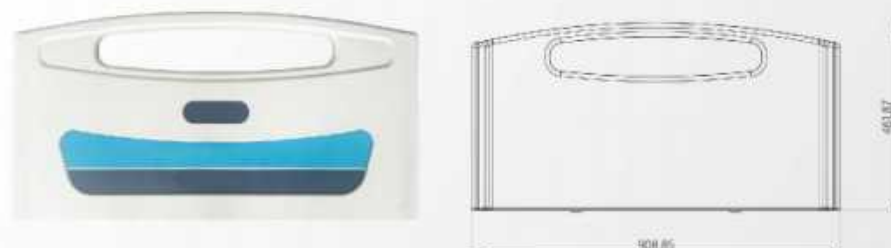

带防撞轮电控床头板 Electric head and foot board

● KY-JKC-919

- Dimension: 960*520mm
- Hook Distance: 605mm
- Color: ● ●

防撞轮床头板 PP Head&Panel (With bumper)

● KY-AS-2413

- Dimension: 929.9*448.4mm
- Hook Distance:
- Color: ●

床头尾板 Head&Foot board

● KY-AS-2411

- Dimension: 908.85*461.87mm
- Hook Distance:
- Color: ●

防撞轮床头板 PP Head&Panel (With bumper)

● KY-JC01-N

- Dimension: 920*502mm
- Hook Distance: 848mm
- Color: ● ●

床头床尾板 PP Head&Foot Board