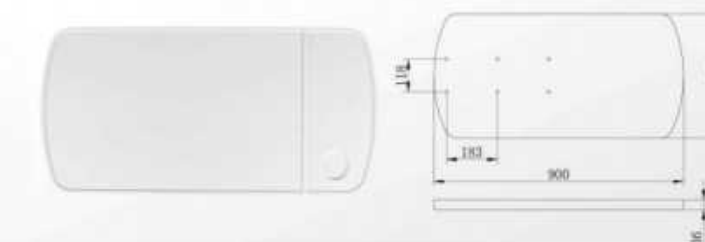

移动大餐桌板 Removable Table Board

- Dimension: 900*450mm
- Color: ○
- Maximum Load: 30KG