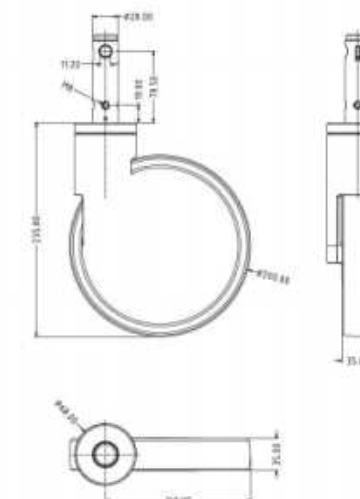

JKC-007

- Dimension: 950*535mm/950*435mm
- Hook Distance: 900-905mm
- Color: ● ●

PP床头尾板 PP Head&Foot board

JKC-007KJW

- Dimension: 960*520mm/960*520mm
- Hook Distance: 720mm
- Color: ● ● ●

直插式床头板(带防撞轮) Pin way head and foot board with bumper

脚轮系列
CASTER SERIES

KY-JKP-033S

Size (INCH)	Wheel Diameter	Tread Width	Material	Load Height	Grip Ring Stem Diameter	Load (KG)
4	100	31	TPR	135	M11*30	150

KY-JKP-75B

Size (INCH)	Wheel Diameter	Tread Width	Material	Load Height	Grip Ring Stem Diameter	Load (KG)
5	75	22	TPR	115	Φ12*20	100

KY-JKP-033D4

Size (INCH)	Wheel Diameter	Tread Width	Material	Load Height	Grip Ring Stem Diameter	Load (KG)
4	100	66	ABS	123	M12*25	100

KY-JKP-033D5

Size (INCH)	Wheel Diameter	Tread Width	Material	Load Height	Grip Ring Stem Diameter	Load (KG)
5	125	75	TPR	125	Φ12*20	100

KY-JKP-031DNS5

Size (INCH)	Wheel Diameter	Tread Width	Material	Load Height	Grip Ring Stem Diameter	Load (KG)
6	150	76	PA6+TPU	166	Φ28*96	150

KY-JKP-032N8DN

Size (INCH)	Wheel Diameter	Tread Width	Material	Load Height	Grip Ring Stem Diameter	Load (KG)
8	200	35	TPR	235	Φ32*50	150